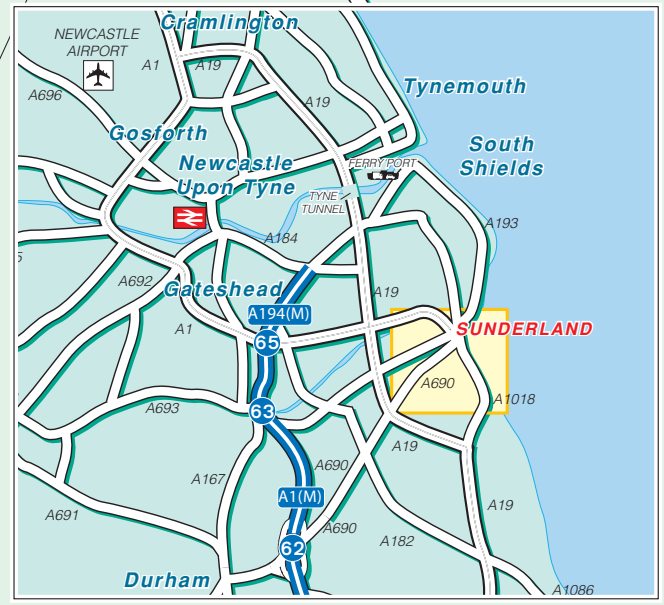

A19 - TYNE TUNNEL, A1

Public Transport

- By Rail, Sunderland Station**
Approximately 10 minutes by taxi.
- By Bus, 6, 10 and 10B**
Go Ahead Group 0191 460 5144
Stagecoach Busways 191 5251
Wearside Northern Group 0191 567 0471
- By Air, Newcastle Airport**
Approximately 40 minutes by taxi.

City Hospitals Sunderland NHS
NHS Foundation Trust

Sunderland Eye Infirmary
Queen Alexandra Road, Sunderland
Tyne & Wear, SR2 9HP

T: 0191 565 6256 www.chsft.nhs.uk